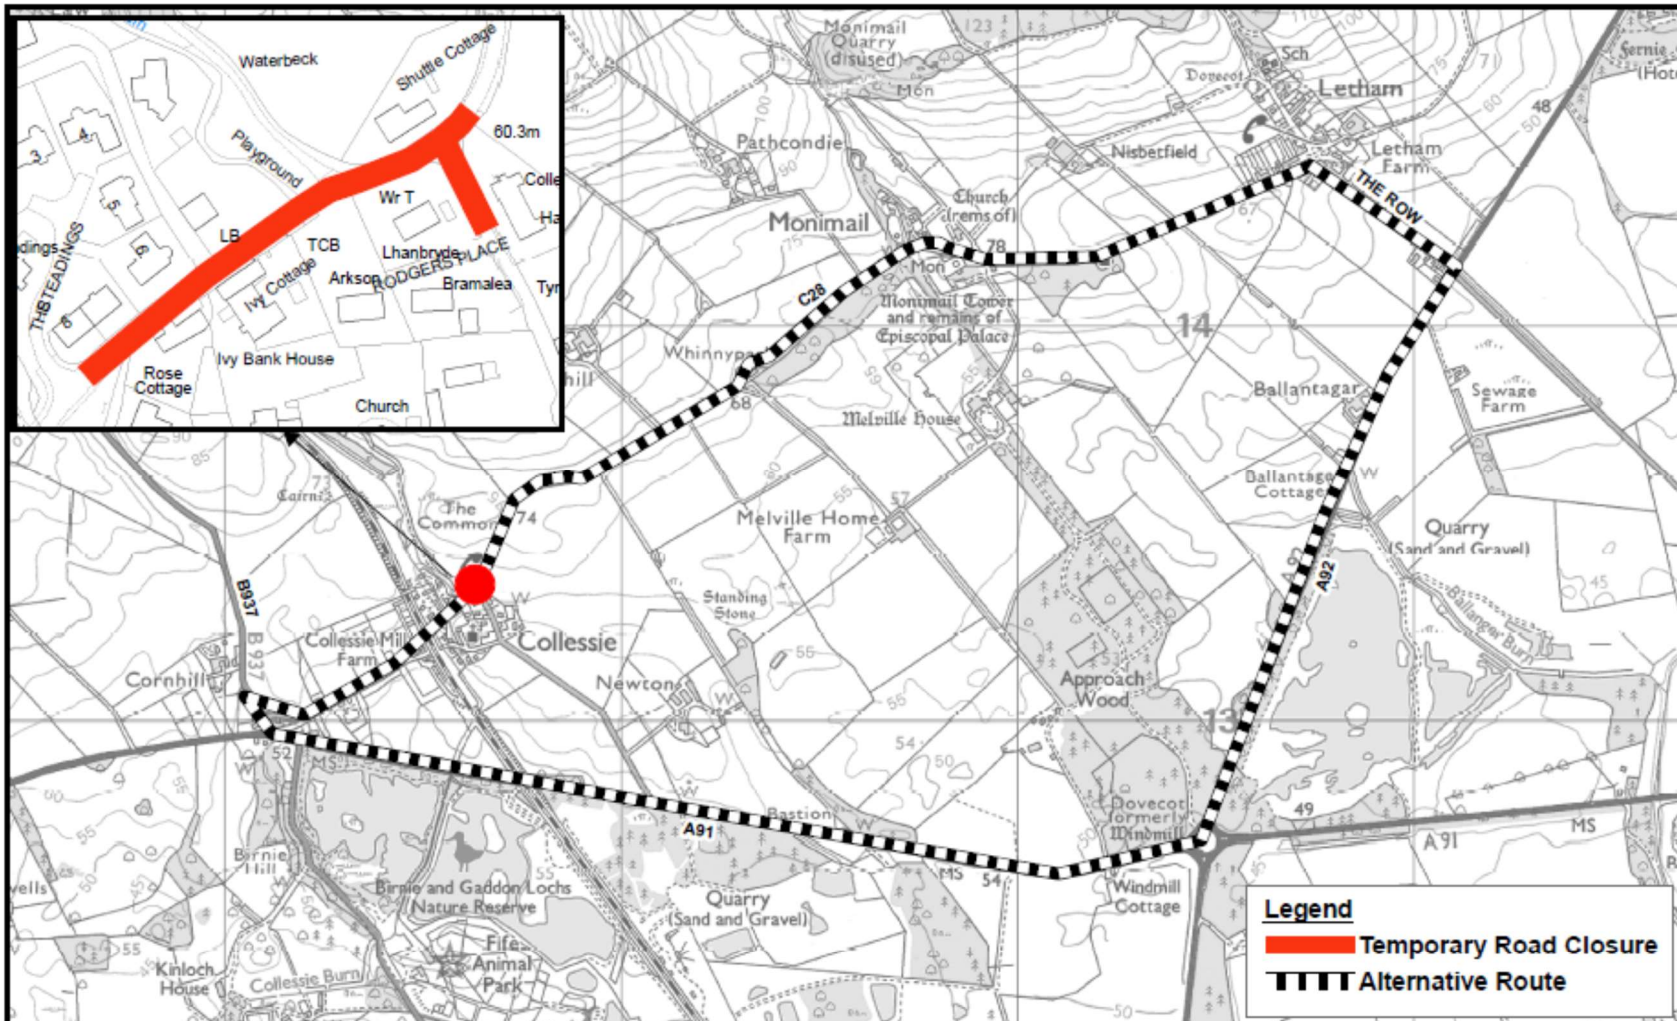

## Temporary Road Closure

**WHERE?** C28 Collessie – From 20mph limit east of Village Hall, westwards to jct. The Steadings and southwards to jct. Rodgers Place.

The alternative route for vehicular traffic is via C28, B937, A91, A92, The Row & Monimail Road, Letham.

Access for emergency services, residents and pedestrians will be maintained.

**WHEN?** Wednesday 18/03/20, from 09.00hrs to 16.00hrs, or until earlier completion of the works.

**WHY?** To allow replacement of Scottish Power overhead cables and poles to be carried out in safety.

**WHO?** Keltbray is responsible for these works and can be contacted as follows:

Contact Tel. No.                    01506 657785

**Legend**

-  Temporary Road Closure
-  Alternative Route

© Crown copyright and database rights 2020.  
 Ordnance Survey 100023385  
 Aerial Photography © copyright Getmapping.