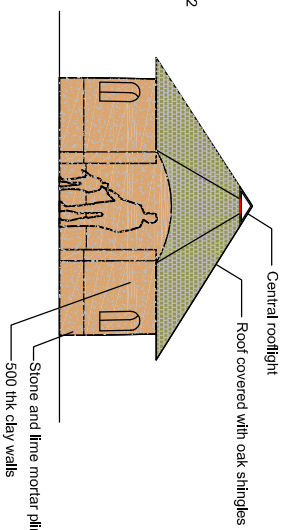

1 PLAN  
1:150

2 FRONT ELEVATION  
1:100

3 SIDE ELEVATION  
1:100

rev:

project:  
**NEW SHELTER**  
Letham Park

client:  
The Secret Garden

drawing:  
**BUILDING PLAN  
& ELEVATIONS**

**Arc**  
Chartered Architects  
69 Burnside  
Aberdeenshire  
KY4 7RL  
T: 01223 858844  
F: 01223 858844  
M: 07799 938383  
E: [info@arcarchitects.com](mailto:info@arcarchitects.com)  
W: [www.arcarchitects.com](http://www.arcarchitects.com)

scale: 1:100@A4

drawn: TM

date: June 2010

status: **Planning**

drawing no: 09072\_01  
revision no: